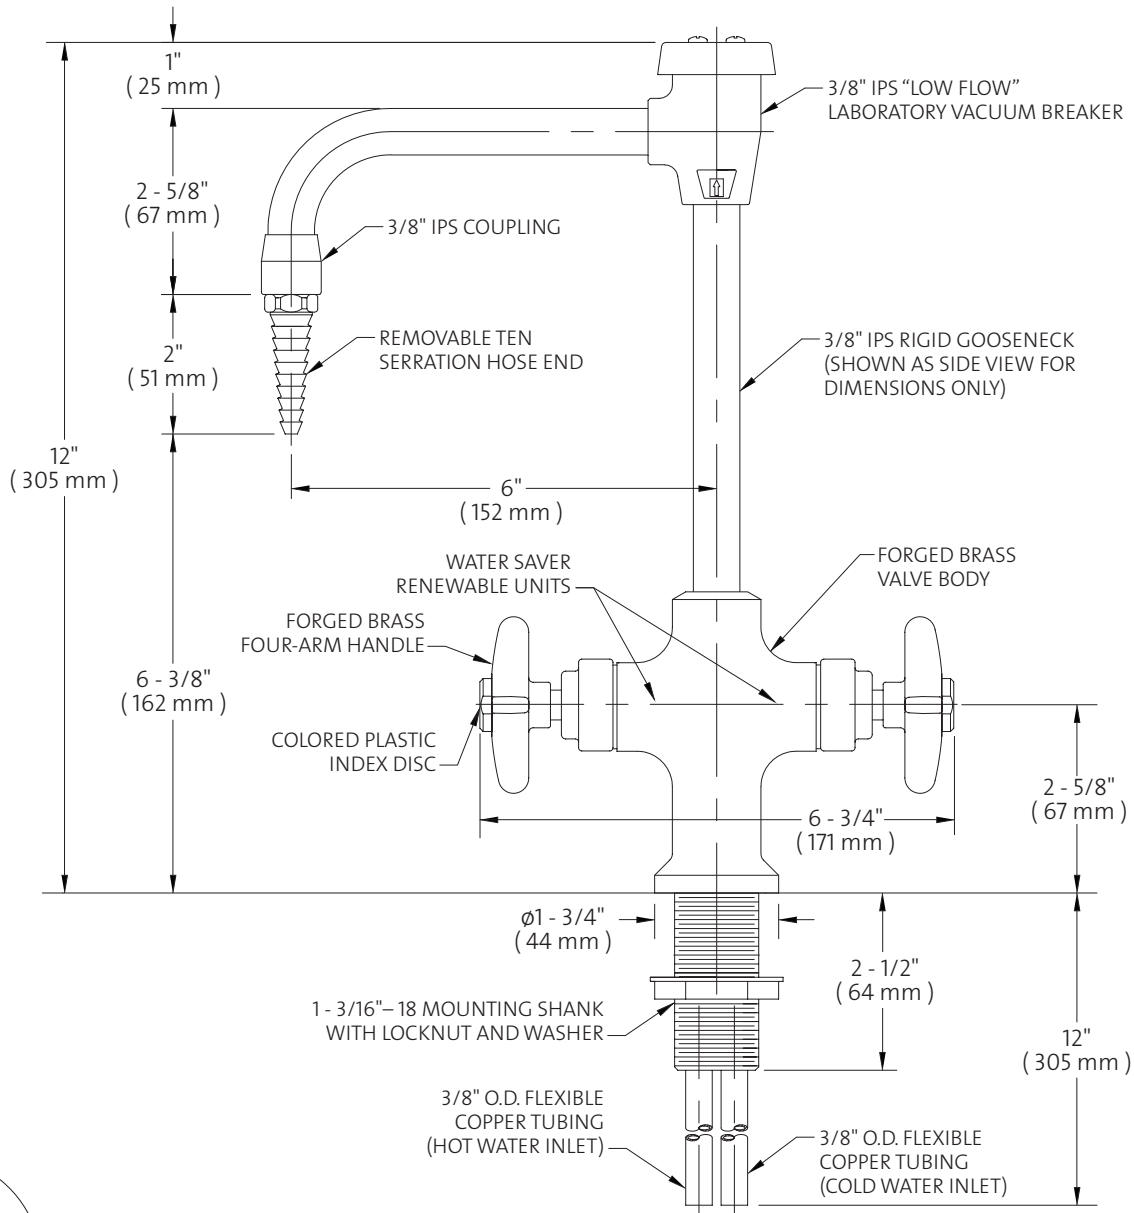

- **L411VB** Laboratory Mixing Faucet, Deck Mounted, 6" Rigid Vacuum Breaker Gooseneck
- **L412VB** Same as Above Except with Swing Vacuum Breaker Gooseneck
- **L414VB** Same as Above Except with Rigid/Swing Vacuum Breaker Gooseneck

NOTES:

1. FIXTURE IS CERTIFIED BY CSA INTERNATIONAL TO COMPLY WITH ASME A112.18.1M AND CSA B125.1.
2. VACUUM BREAKER IS CERTIFIED TO COMPLY WITH ASSE 1001.
3. FIXTURE IS FULLY ASSEMBLED (WITH SUPPLY TUBES LOOSE) AND FACTORY TESTED PRIOR TO SHIPMENT.

Measurements may vary  $\pm 1/4$ ".

© 2008 / WaterSaver Faucet Co.