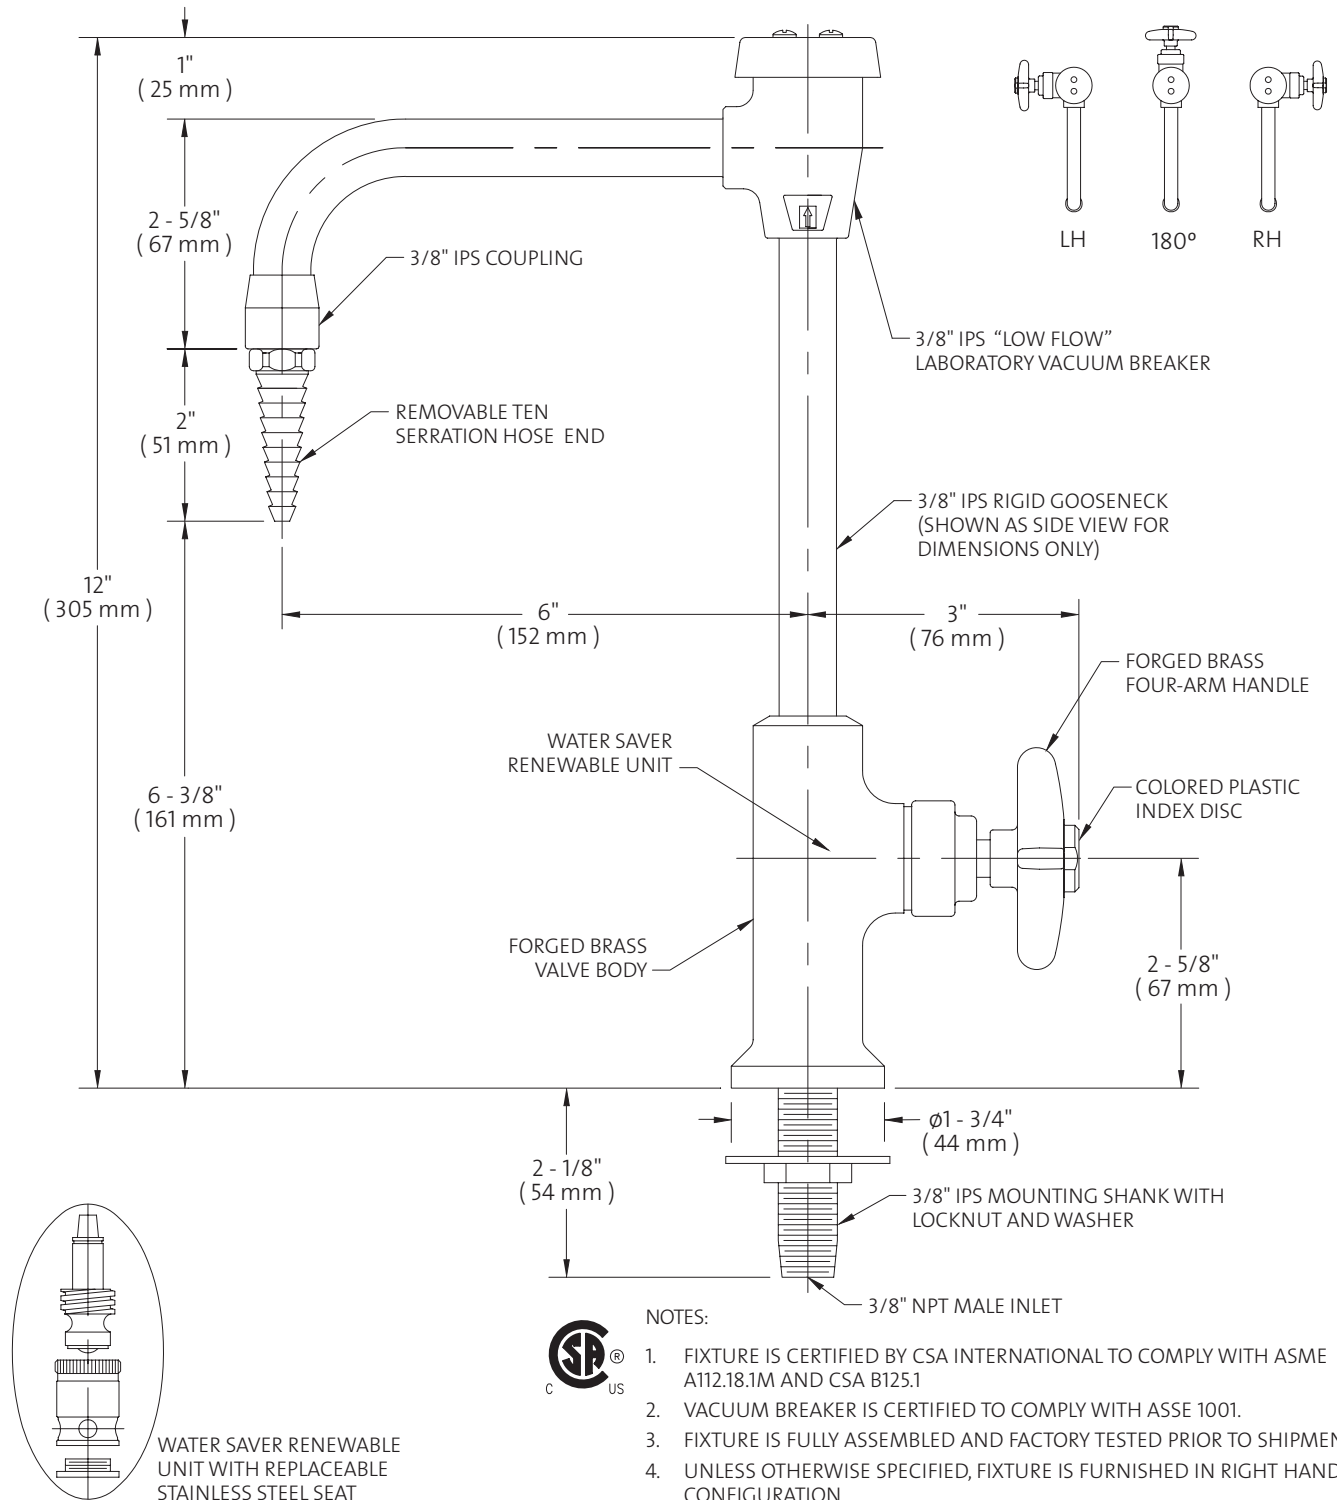

- **L611VB** Laboratory Single Faucet, Deck Mounted, 6" Rigid Vacuum Breaker Gooseneck
- **L612VB** Same as Above Except with Swing Vacuum Breaker Gooseneck
- **L614VB** Same as Above Except with Rigid/Swing Vacuum Breaker Gooseneck

Measurements may vary $\pm 1/4$ ".

© 2008 / WaterSaver Faucet Co.