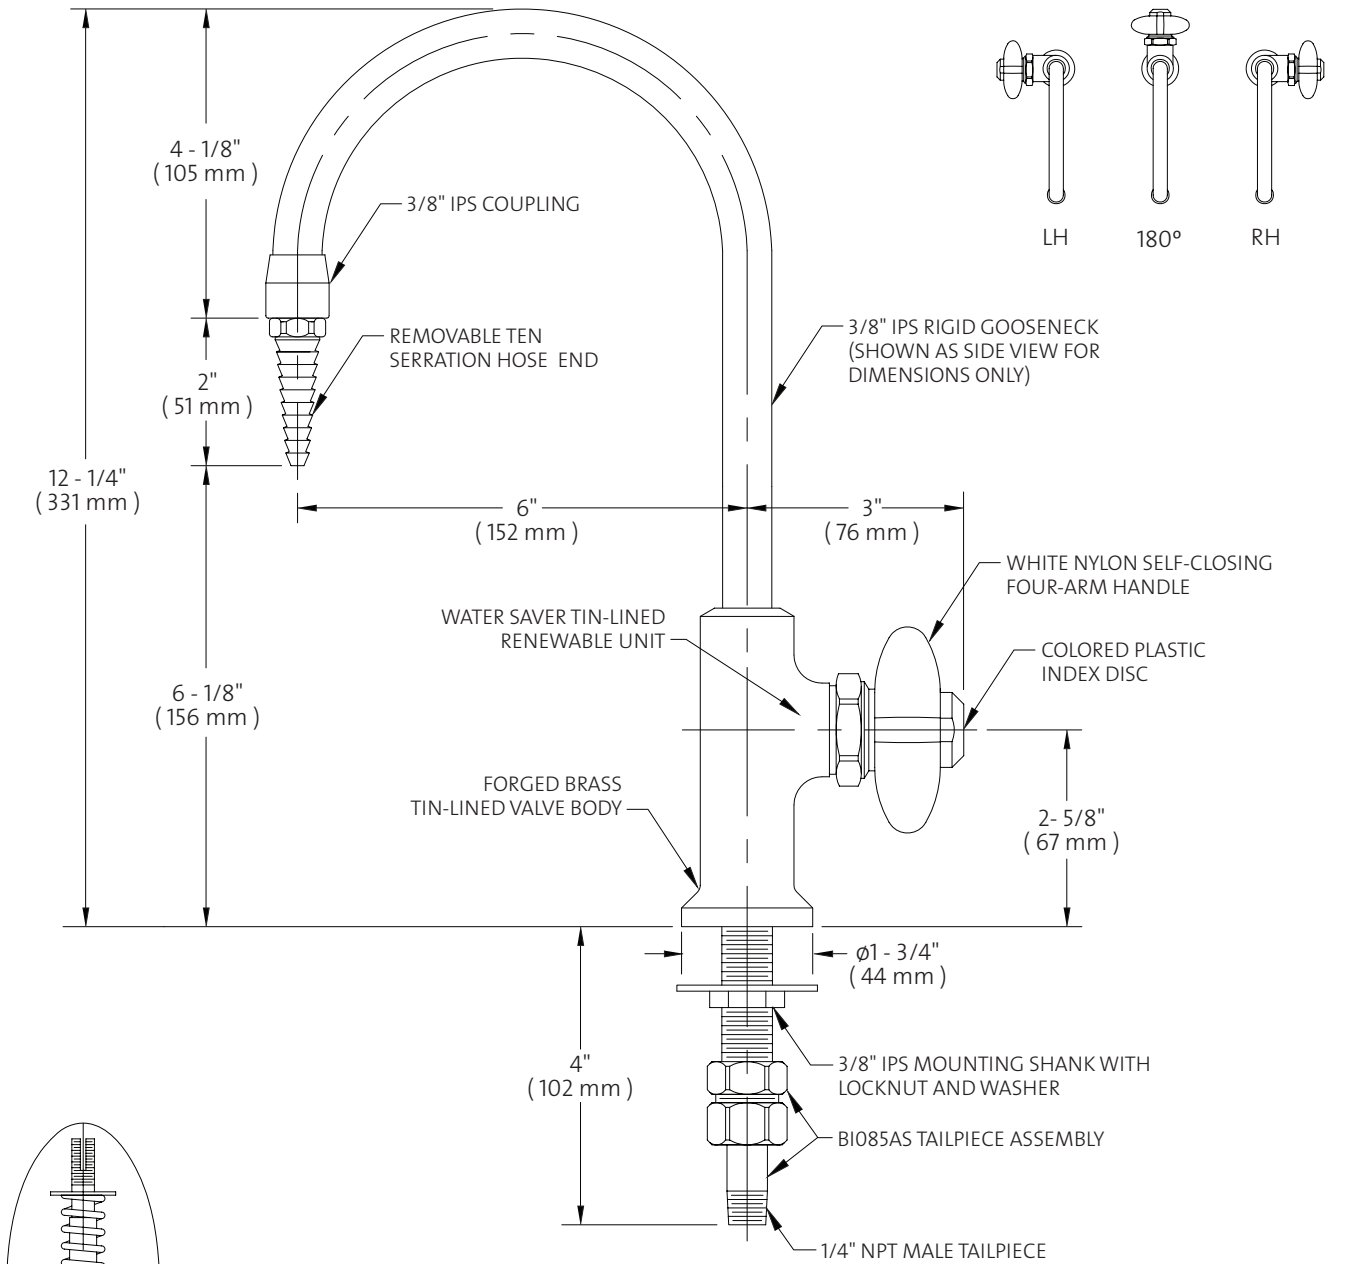

- **L681** Pure Water Faucet, Tin-Lined Brass, Deck Mounted, Self-Closing Control, 6" Rigid Gooseneck
- **L682** Same as Above Except with Swing Gooseneck
- **L684** Same as Above Except with Rigid/Swing Gooseneck

NOTES:

1. FIXTURE HAS INTERIOR LINING OF PURE TIN.
2. FIXTURE IS FULLY ASSEMBLED AND FACTORY TESTED PRIOR TO SHIPMENT.
3. UNLESS OTHERWISE SPECIFIED, FIXTURE IS FURNISHED IN RIGHT HAND CONFIGURATION.

Measurements may vary ± 1/4".