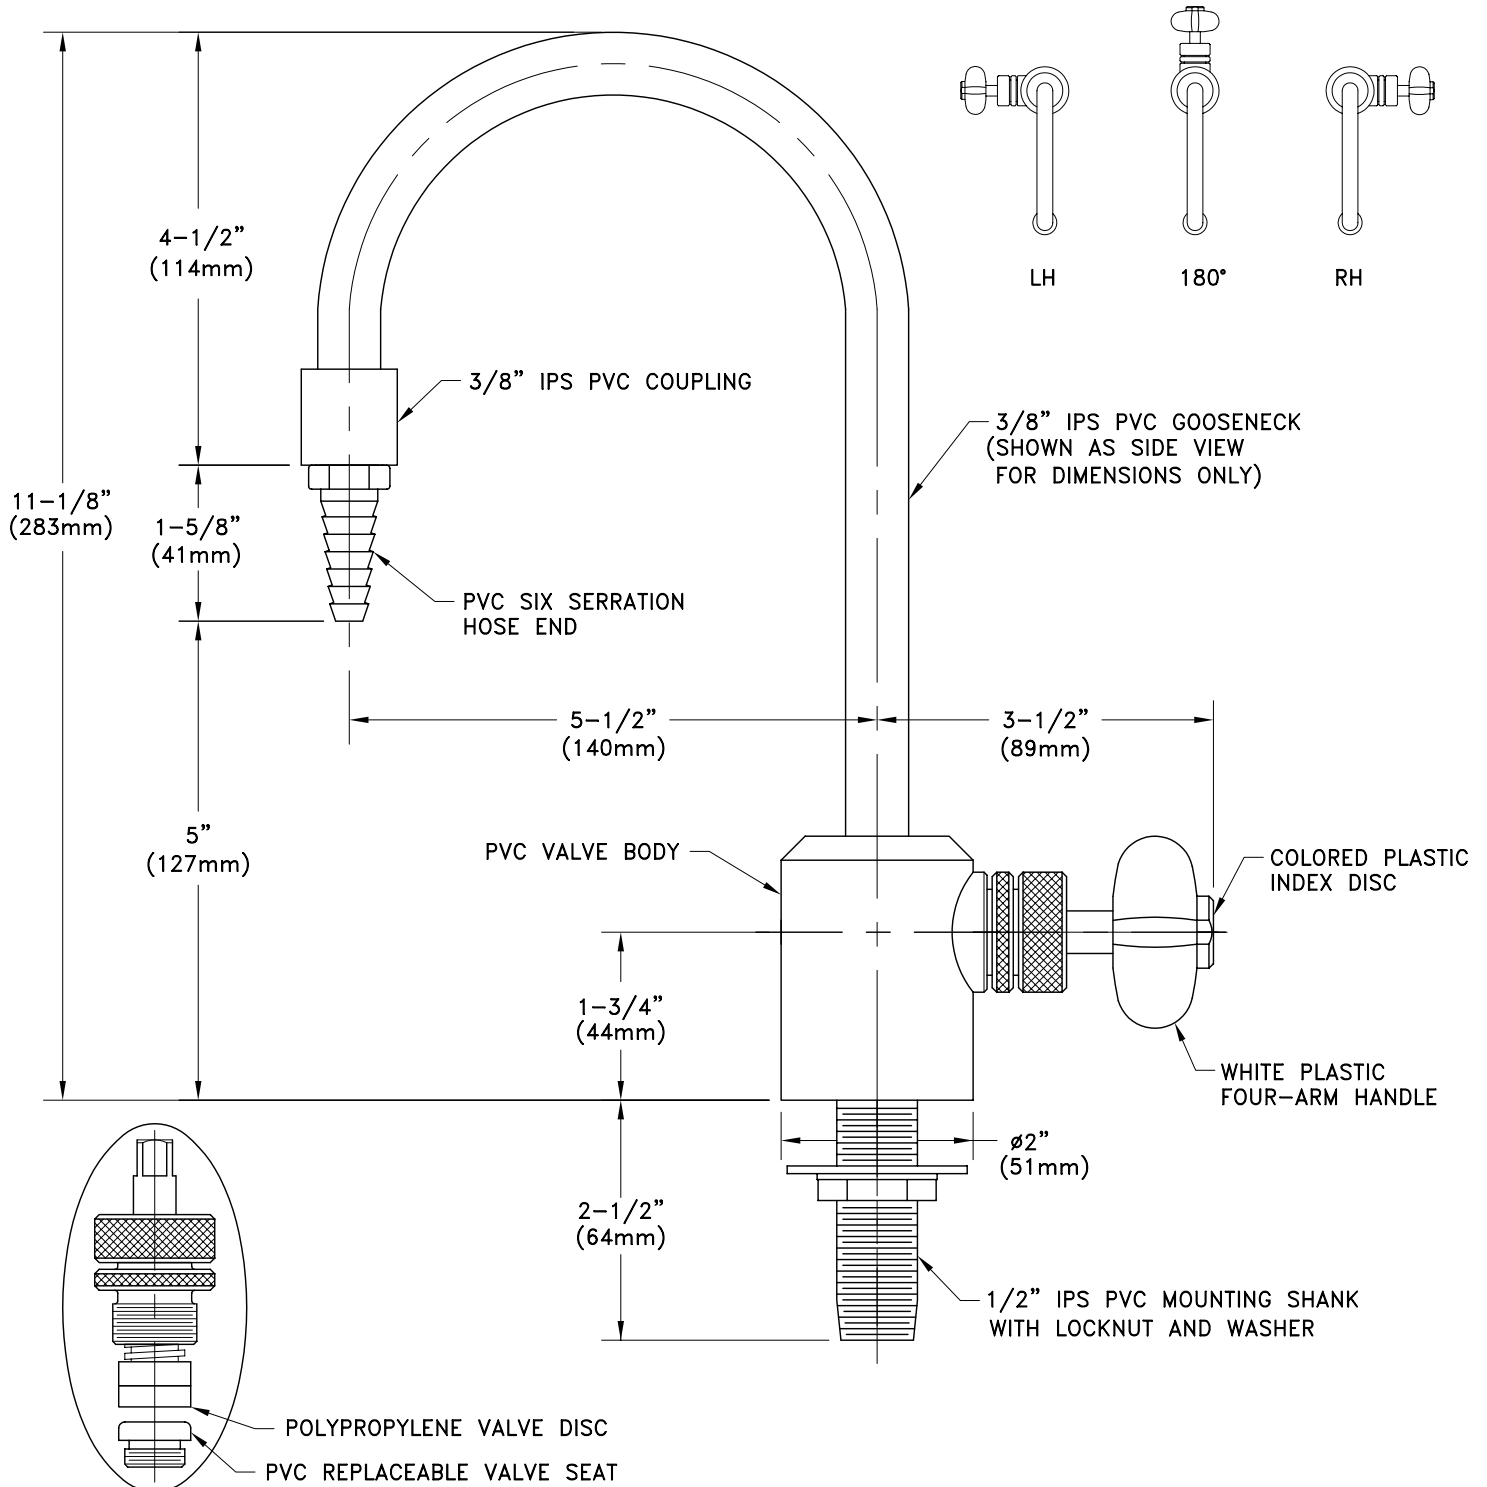

**L7611WSA**

DECK MOUNTED ALL-PVC SINGLE FAUCET WITH RIGID GOOSENECK, COMPRESSION CONTROL AND MOUNTING SHANK

MEASUREMENTS MAY VARY ±1/4".