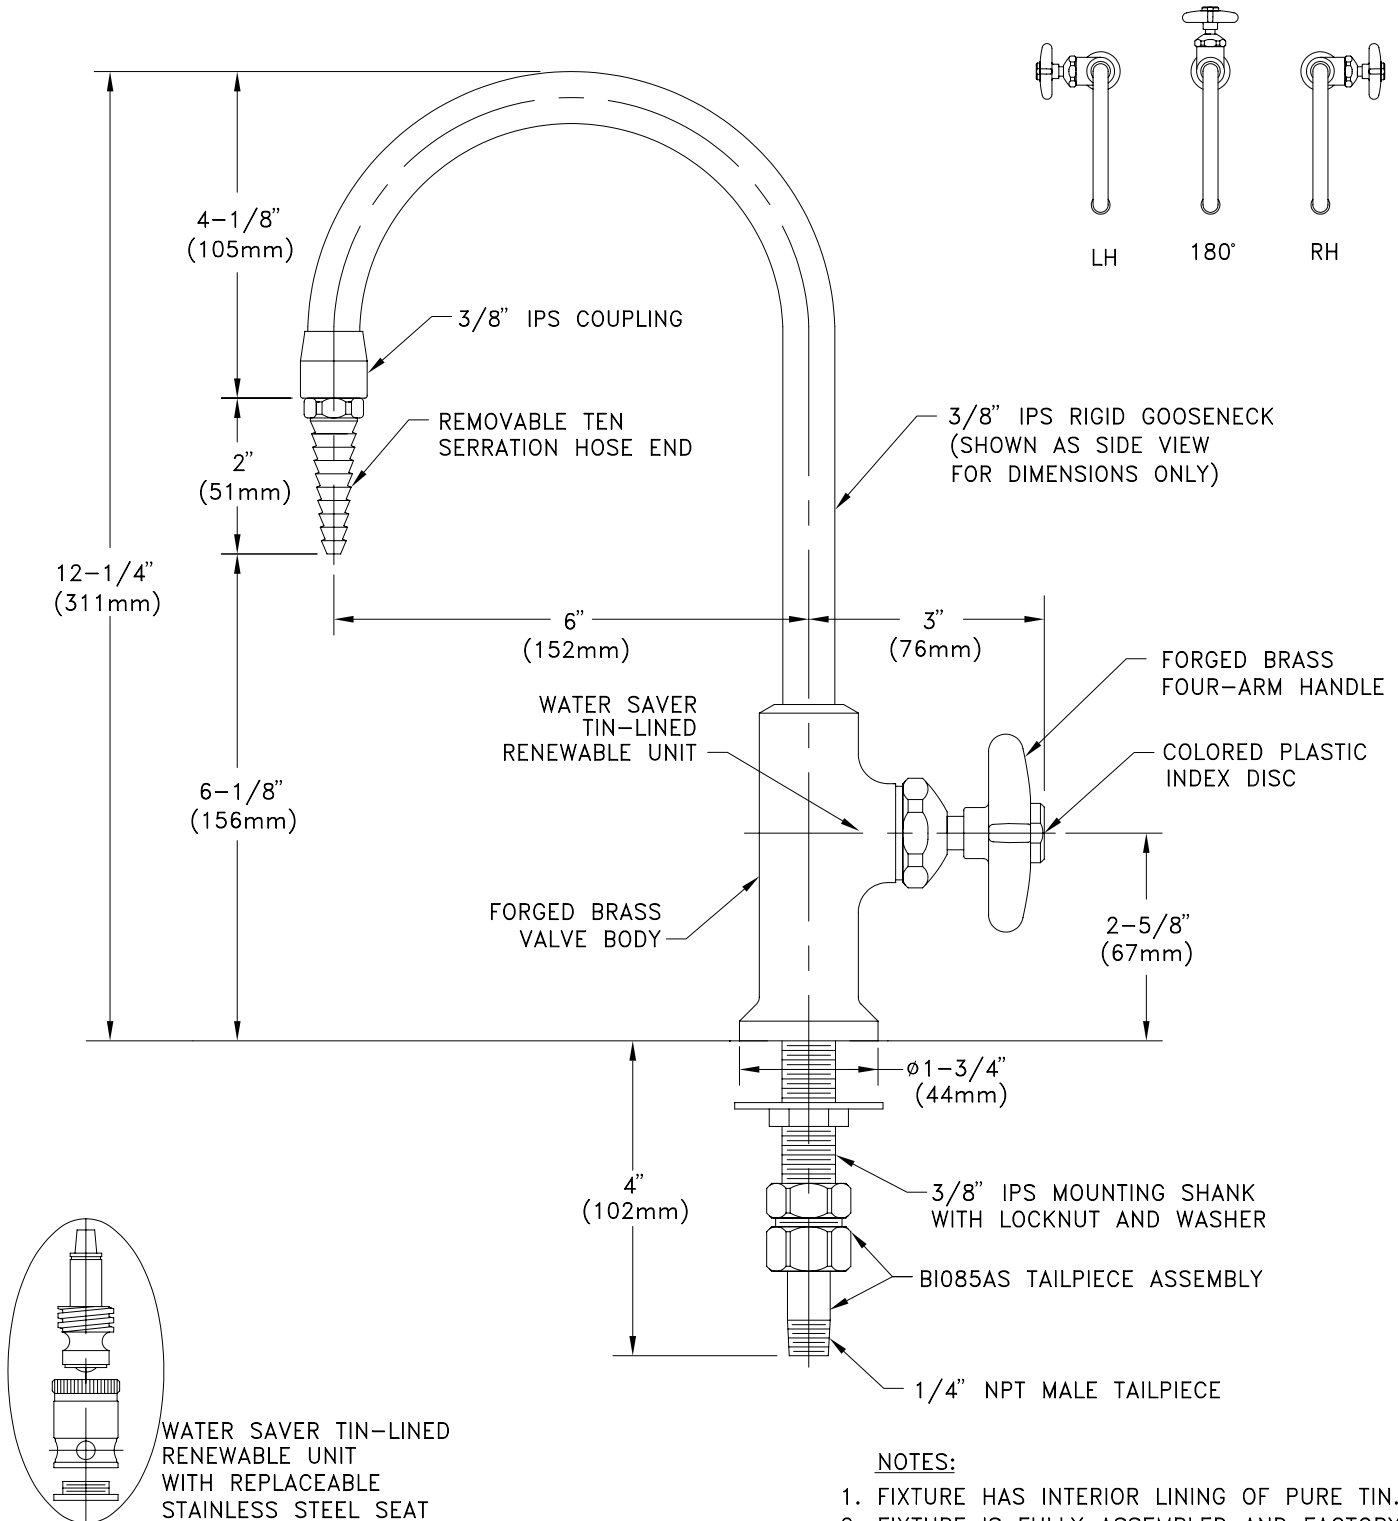

WaterSaver

INNOVATIVE PRODUCTS FOR RESEARCH

WaterSaver Faucet
701 W Erie St
Chicago, IL 60654

312 666 5500 TELEPHONE
312 666 5501 FACSIMILE
wsflab.com

L691

PURE WATER FAUCET, TIN-LINED BRASS, DECK MOUNTED, 6" RIGID GOOSENECK

NOTES:

1. FIXTURE HAS INTERIOR LINING OF PURE TIN.
2. FIXTURE IS FULLY ASSEMBLED AND FACTORY TESTED PRIOR TO SHIPMENT.

MEASUREMENTS MAY VARY ± 1/4" (6mm).

Drawing Number: _____

Revision Number: 050407-SJP